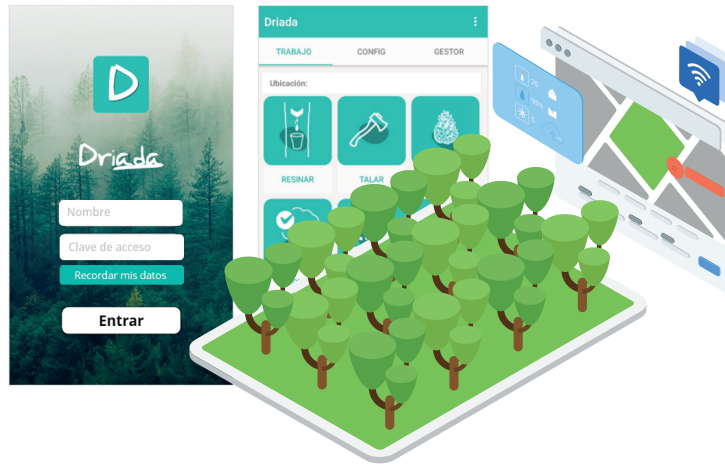

CASTILLA Y LEÓN

DRIADA

USING BIG DATA IN THE RESIN SECTOR

CONTROL, MANAGE AND OPTIMIZE THE PINE FOREST IN ONE CLICK

1. Driada is an innovative system that helps forestry operators and to optimize the management of pine forests and to discover new saving opportunities. It allows to add value to the resin resource, achieving total traceability of the final product.

3. The information is automatically sent to the web platform that allows real-time analysis of the true performance of the different species, lifetime control, detect points of improvement and optimize efficiency. It also facilitates transport logistics and payments to the actors of the value chain.

2. Each resin pine is geolocated and identified with a unique QR code. Next, the routes to be followed by the workers are defined. Through the App, forestry workers report in real time all activities carried out (resin and pine cone harvesting, tree felling, etc.).

Information is adaptable to any other resources exploitation sector. This supports technology interoperability in sectors requiring the collection of multiple datasets.

Driada offers real time information of each individual pine tree: the existence of live pines in production, the species and fauna that inhabit them, the cubic meters of wood they represent, the amount of resin collected by pine, the amount of CO2 absorbed, the oxygen released, its aquifer recharge capacity ...